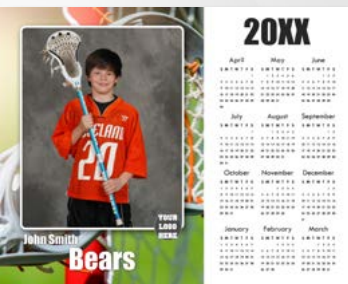

8x10 Textured Memory Mate

Button

Sports Bag Tag

Sports Keychain

8x10 Calendar Mate

9x12 Super Star Plaque

Elite Plaques