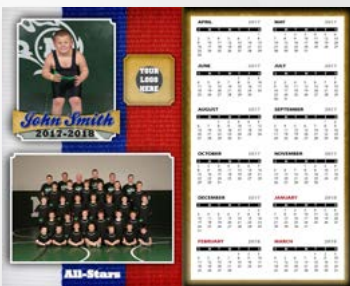

8x10 Textured Memory Mate

Button

Sports Bag Tag

Sports Keychain

8x10 Calendar Mate

9x12 Super Star Plaque

Elite Plaques